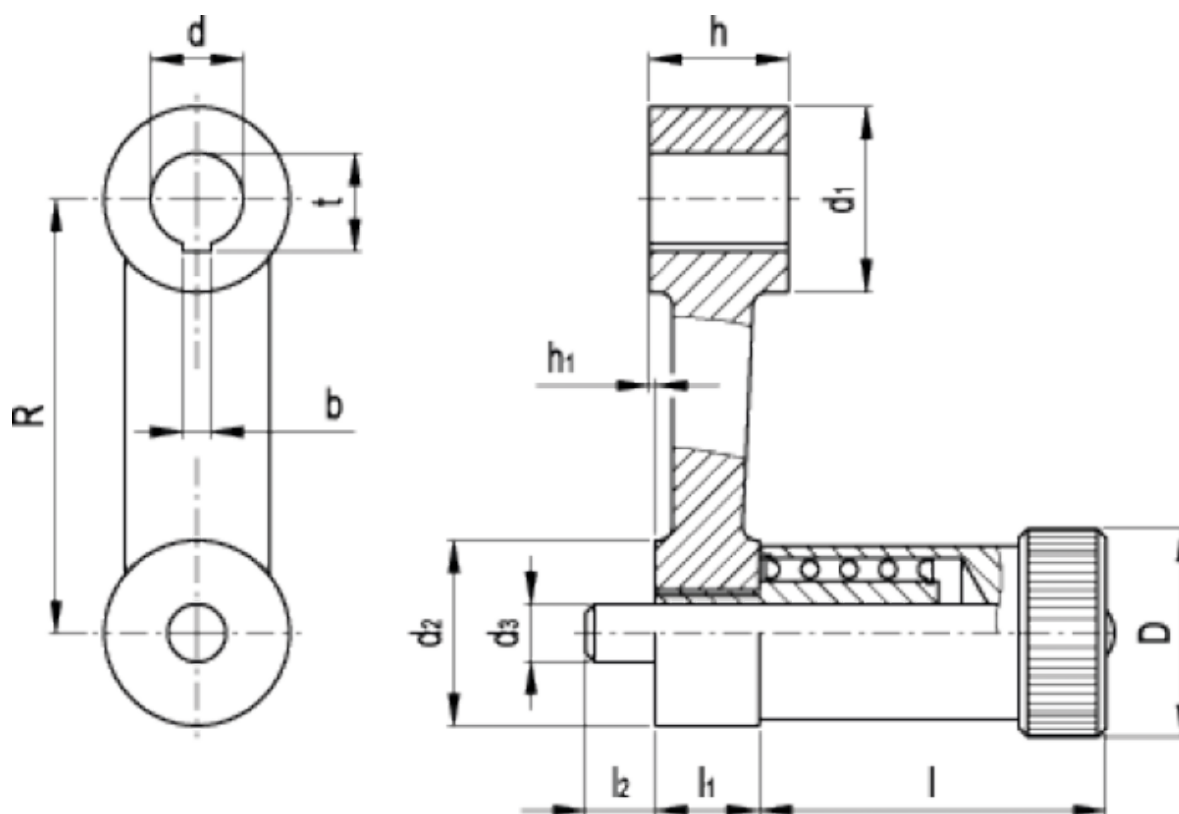

Data Sheet

Article number: 2055875K16
Description: E+G Control levers
GN 558-75-K16

Measures

b P9 = 5	l = 60
D = 32	l1 = 18
d1 = 32	l2 = 12
d2 = 28	R = 75
d3 = 10	t = 17.3
d H7 = 16	
h = 24	
h1 = 1	